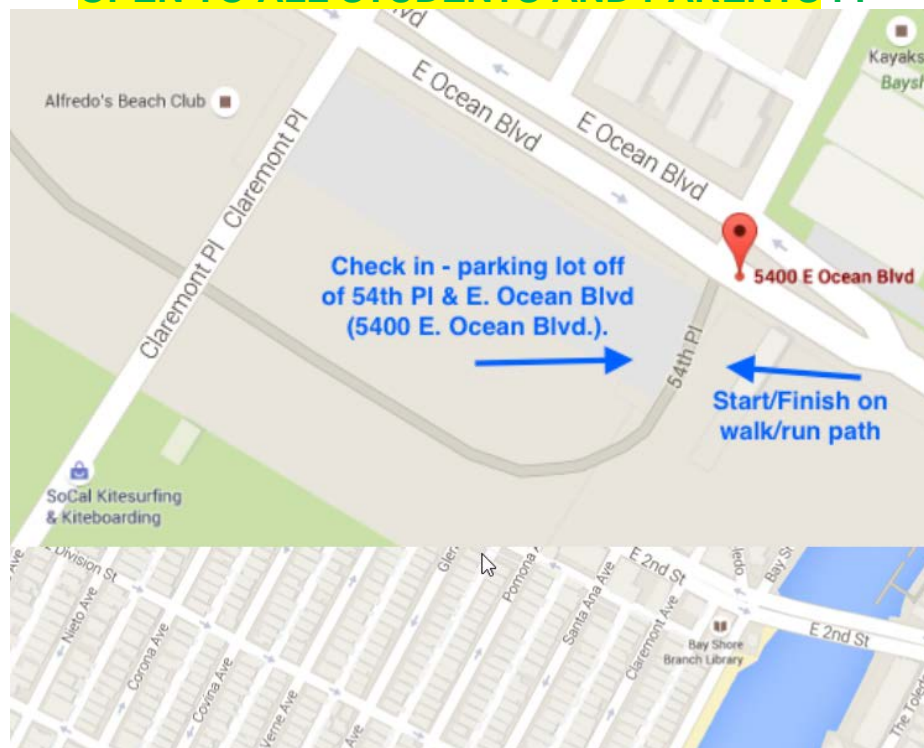

Saturday March 11th, 2023 Charity Walk-Jog-Run 5k (3mile)

5400 East Ocean Blvd. Long Beach

Please go to www.abetterworldrunning.com to register for the fun !!!

Password is "shorinji" (all lowercase)

OPEN TO ALL STUDENTS AND PARENTS !!